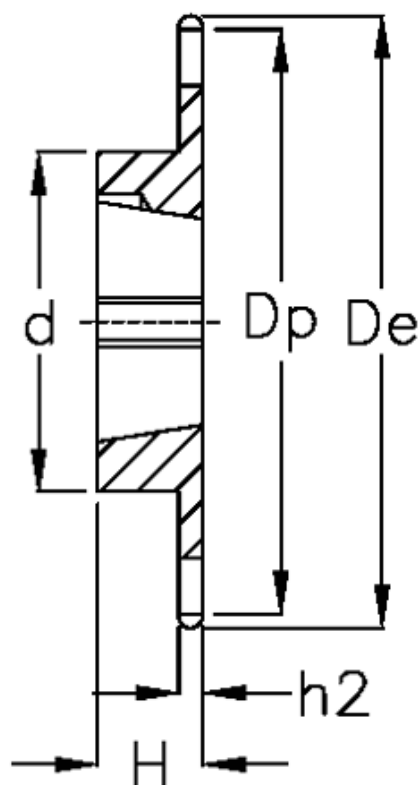

Data Sheet

Article number: 616031008024

Description: Taperbored sprocket 16 B-1 Z=24 simplex
for bushing 2517

Measures

C = 2.5
d = 110
De = 205.5
Dp = 194.59
For bush = 2517

For chain size = 1" x 17,02 mm
For chain type = 16 B-1
H = 45

h1 = 16.2
Material = Stål
Number of teeth = 24